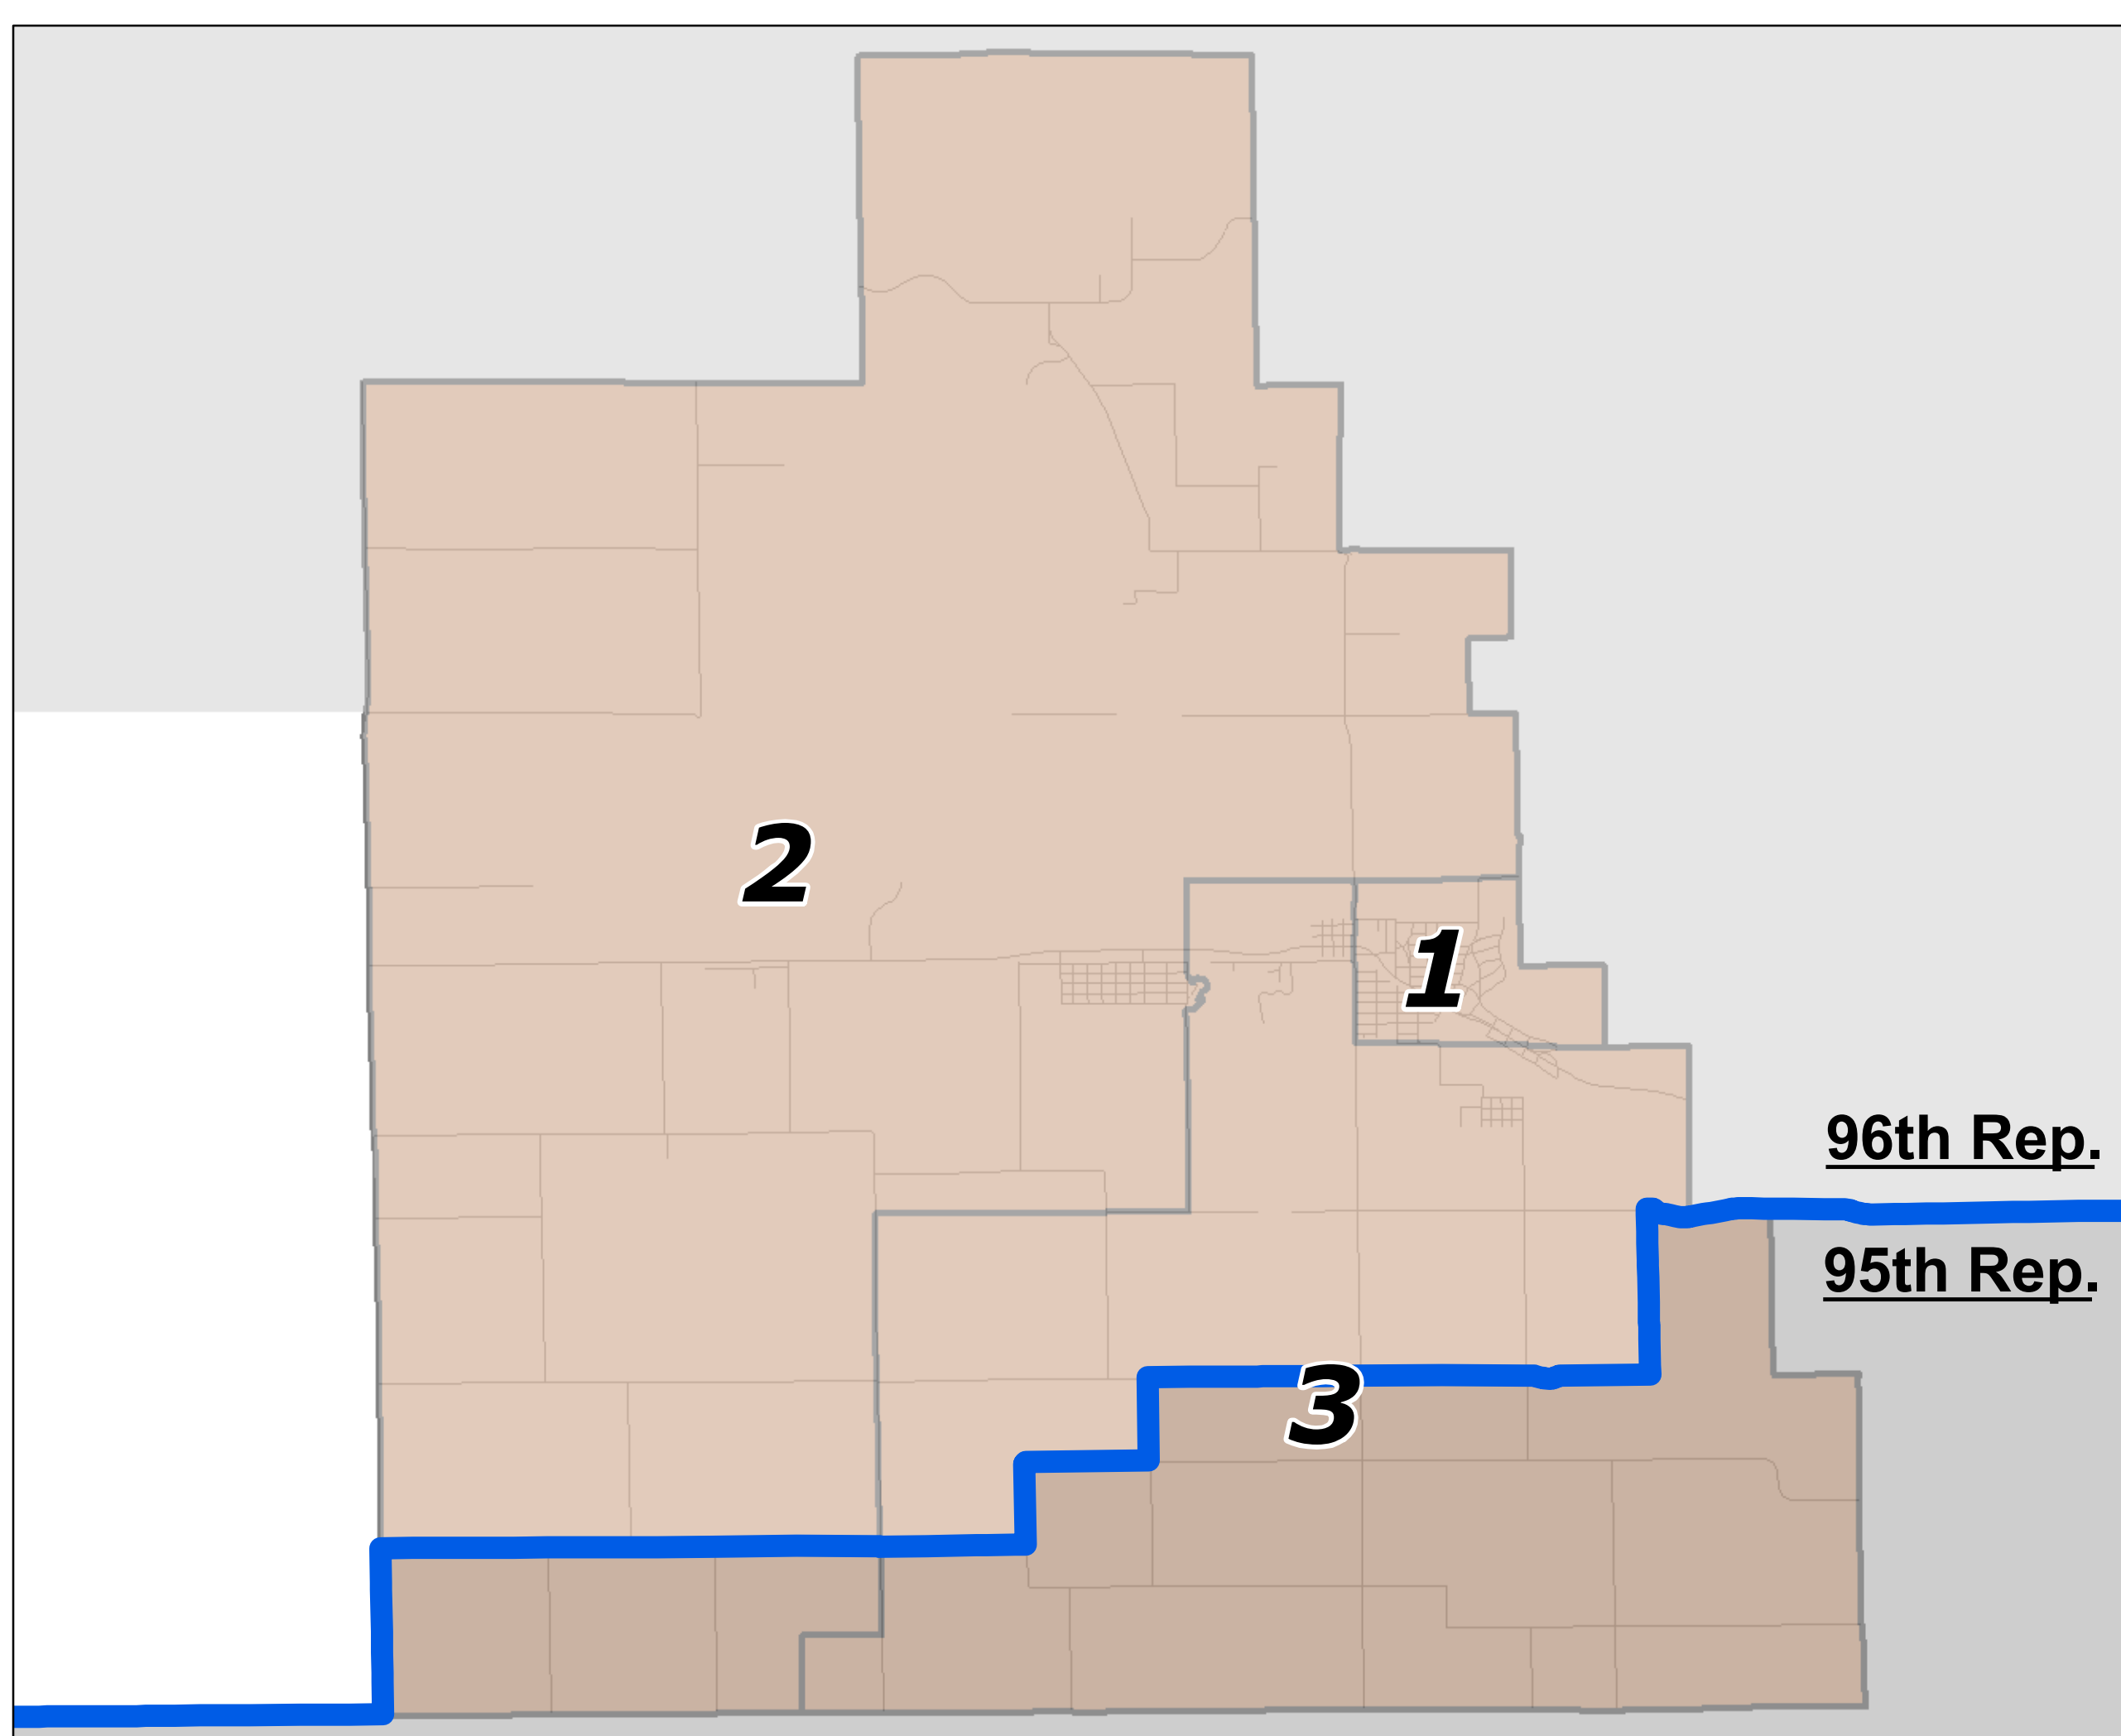

# CHRISTIAN COUNTY, ILLINOIS COUNTY BOARD DISTRICT AND PRECINCT MAP

County Population = 34,800

- District 1 - 8,107
- District 2 - 8,713
- District 3 - 8,350
- District 4 - 9,630

Source: 2010 population data from the U.S. Census Bureau  
Created By: Christian County Supervisor of Assessments Office  
Printed: August X, 2012

**South Fork - 2,788**  
**Precincts**  
1 - 1,358  
2 - 730  
3 - 700

**Taylorville - 12,483**  
**Precincts**  
1 - 1,536    5 - 2,220  
2 - 1,298    6 - 1,375  
3 - 1,192    7 - 1,395  
4 - 1,913    8 - 1,554

**Pana - 6,647**  
**Precincts**  
1 - 1,101    5 - 939  
2 - 2,216  
3 - 1,220  
4 - 1,171