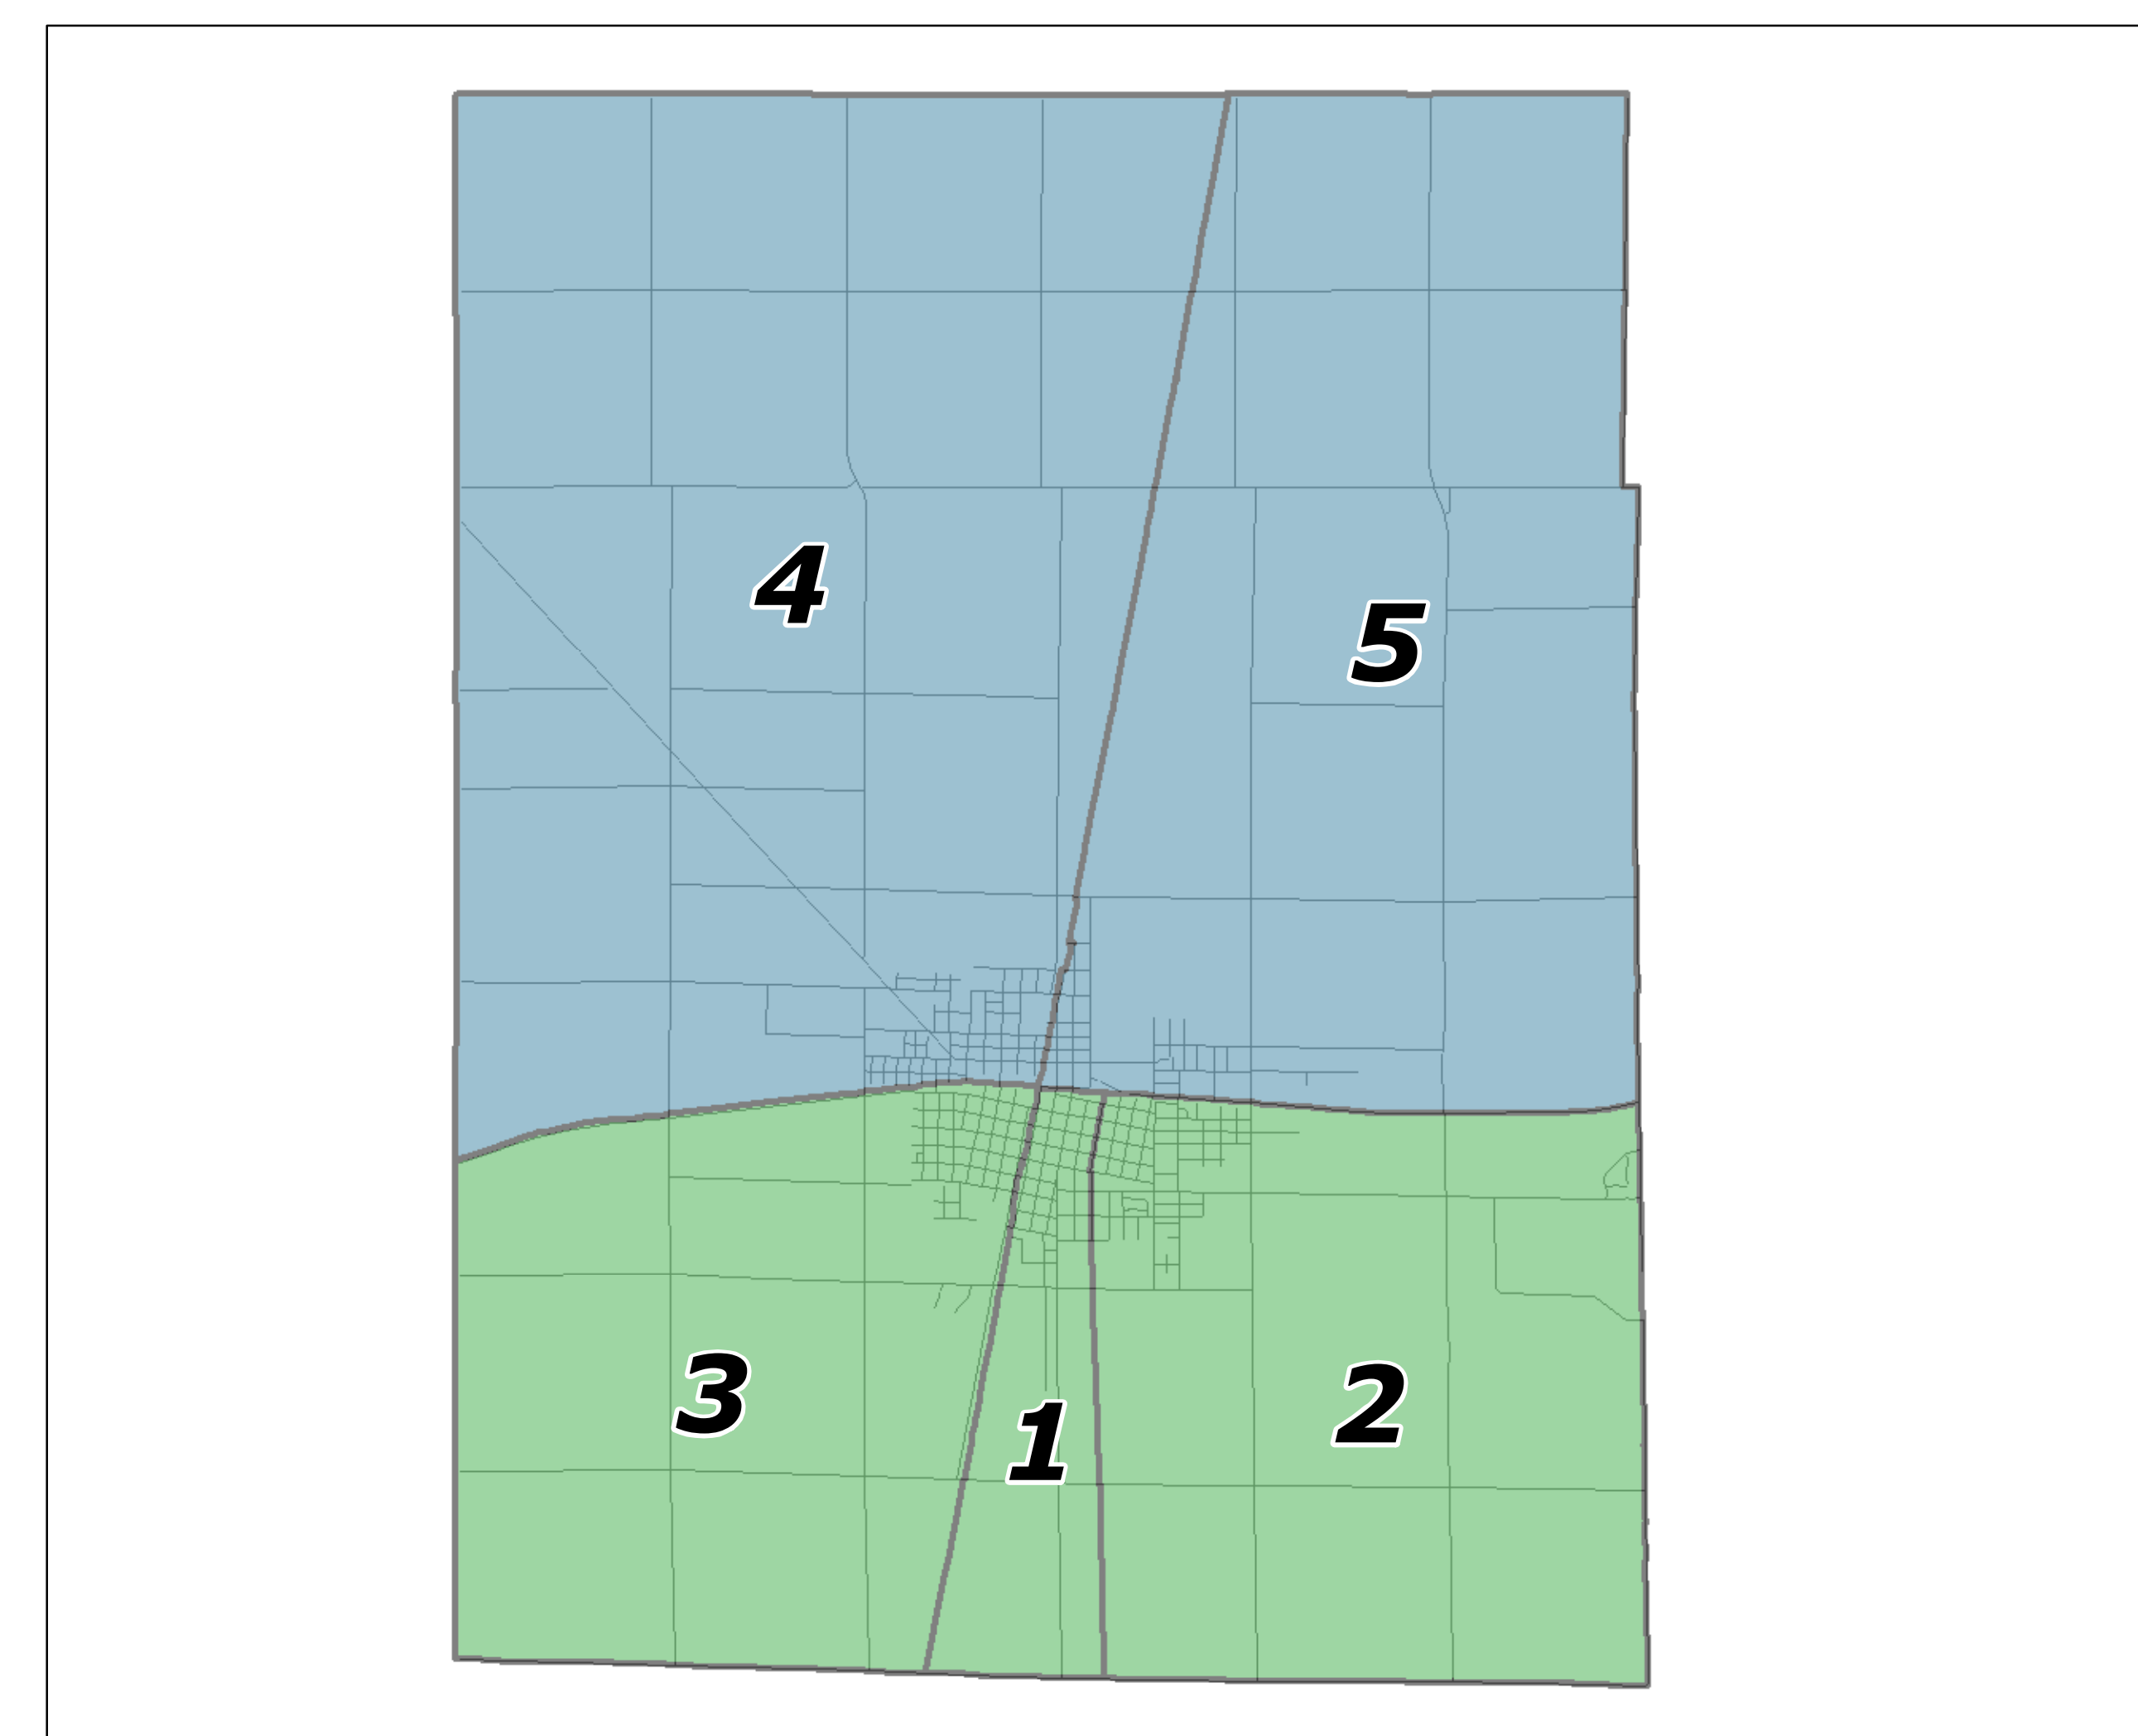

# CHRISTIAN COUNTY, ILLINOIS COUNTY BOARD DISTRICT AND PRECINCT MAP

County Population = 34,800

- District 1 - 8,107
- District 2 - 8,713
- District 3 - 8,350
- District 4 - 9,630

Source: 2010 population data from the U.S. Census Bureau  
Created By: Christian County Supervisor of Assessments Office  
Printed: August X, 2012

**South Fork - 2,788**  
**Precincts**  
1 - 1,358  
2 - 730  
3 - 700

**Taylorville - 12,483**  
**Precincts**  
1 - 1,536    5 - 2,220  
2 - 1,298    6 - 1,375  
3 - 1,192    7 - 1,395  
4 - 1,913    8 - 1,554

**Pana - 6,647**  
**Precincts**  
1 - 1,101    5 - 939  
2 - 2,216  
3 - 1,220  
4 - 1,171