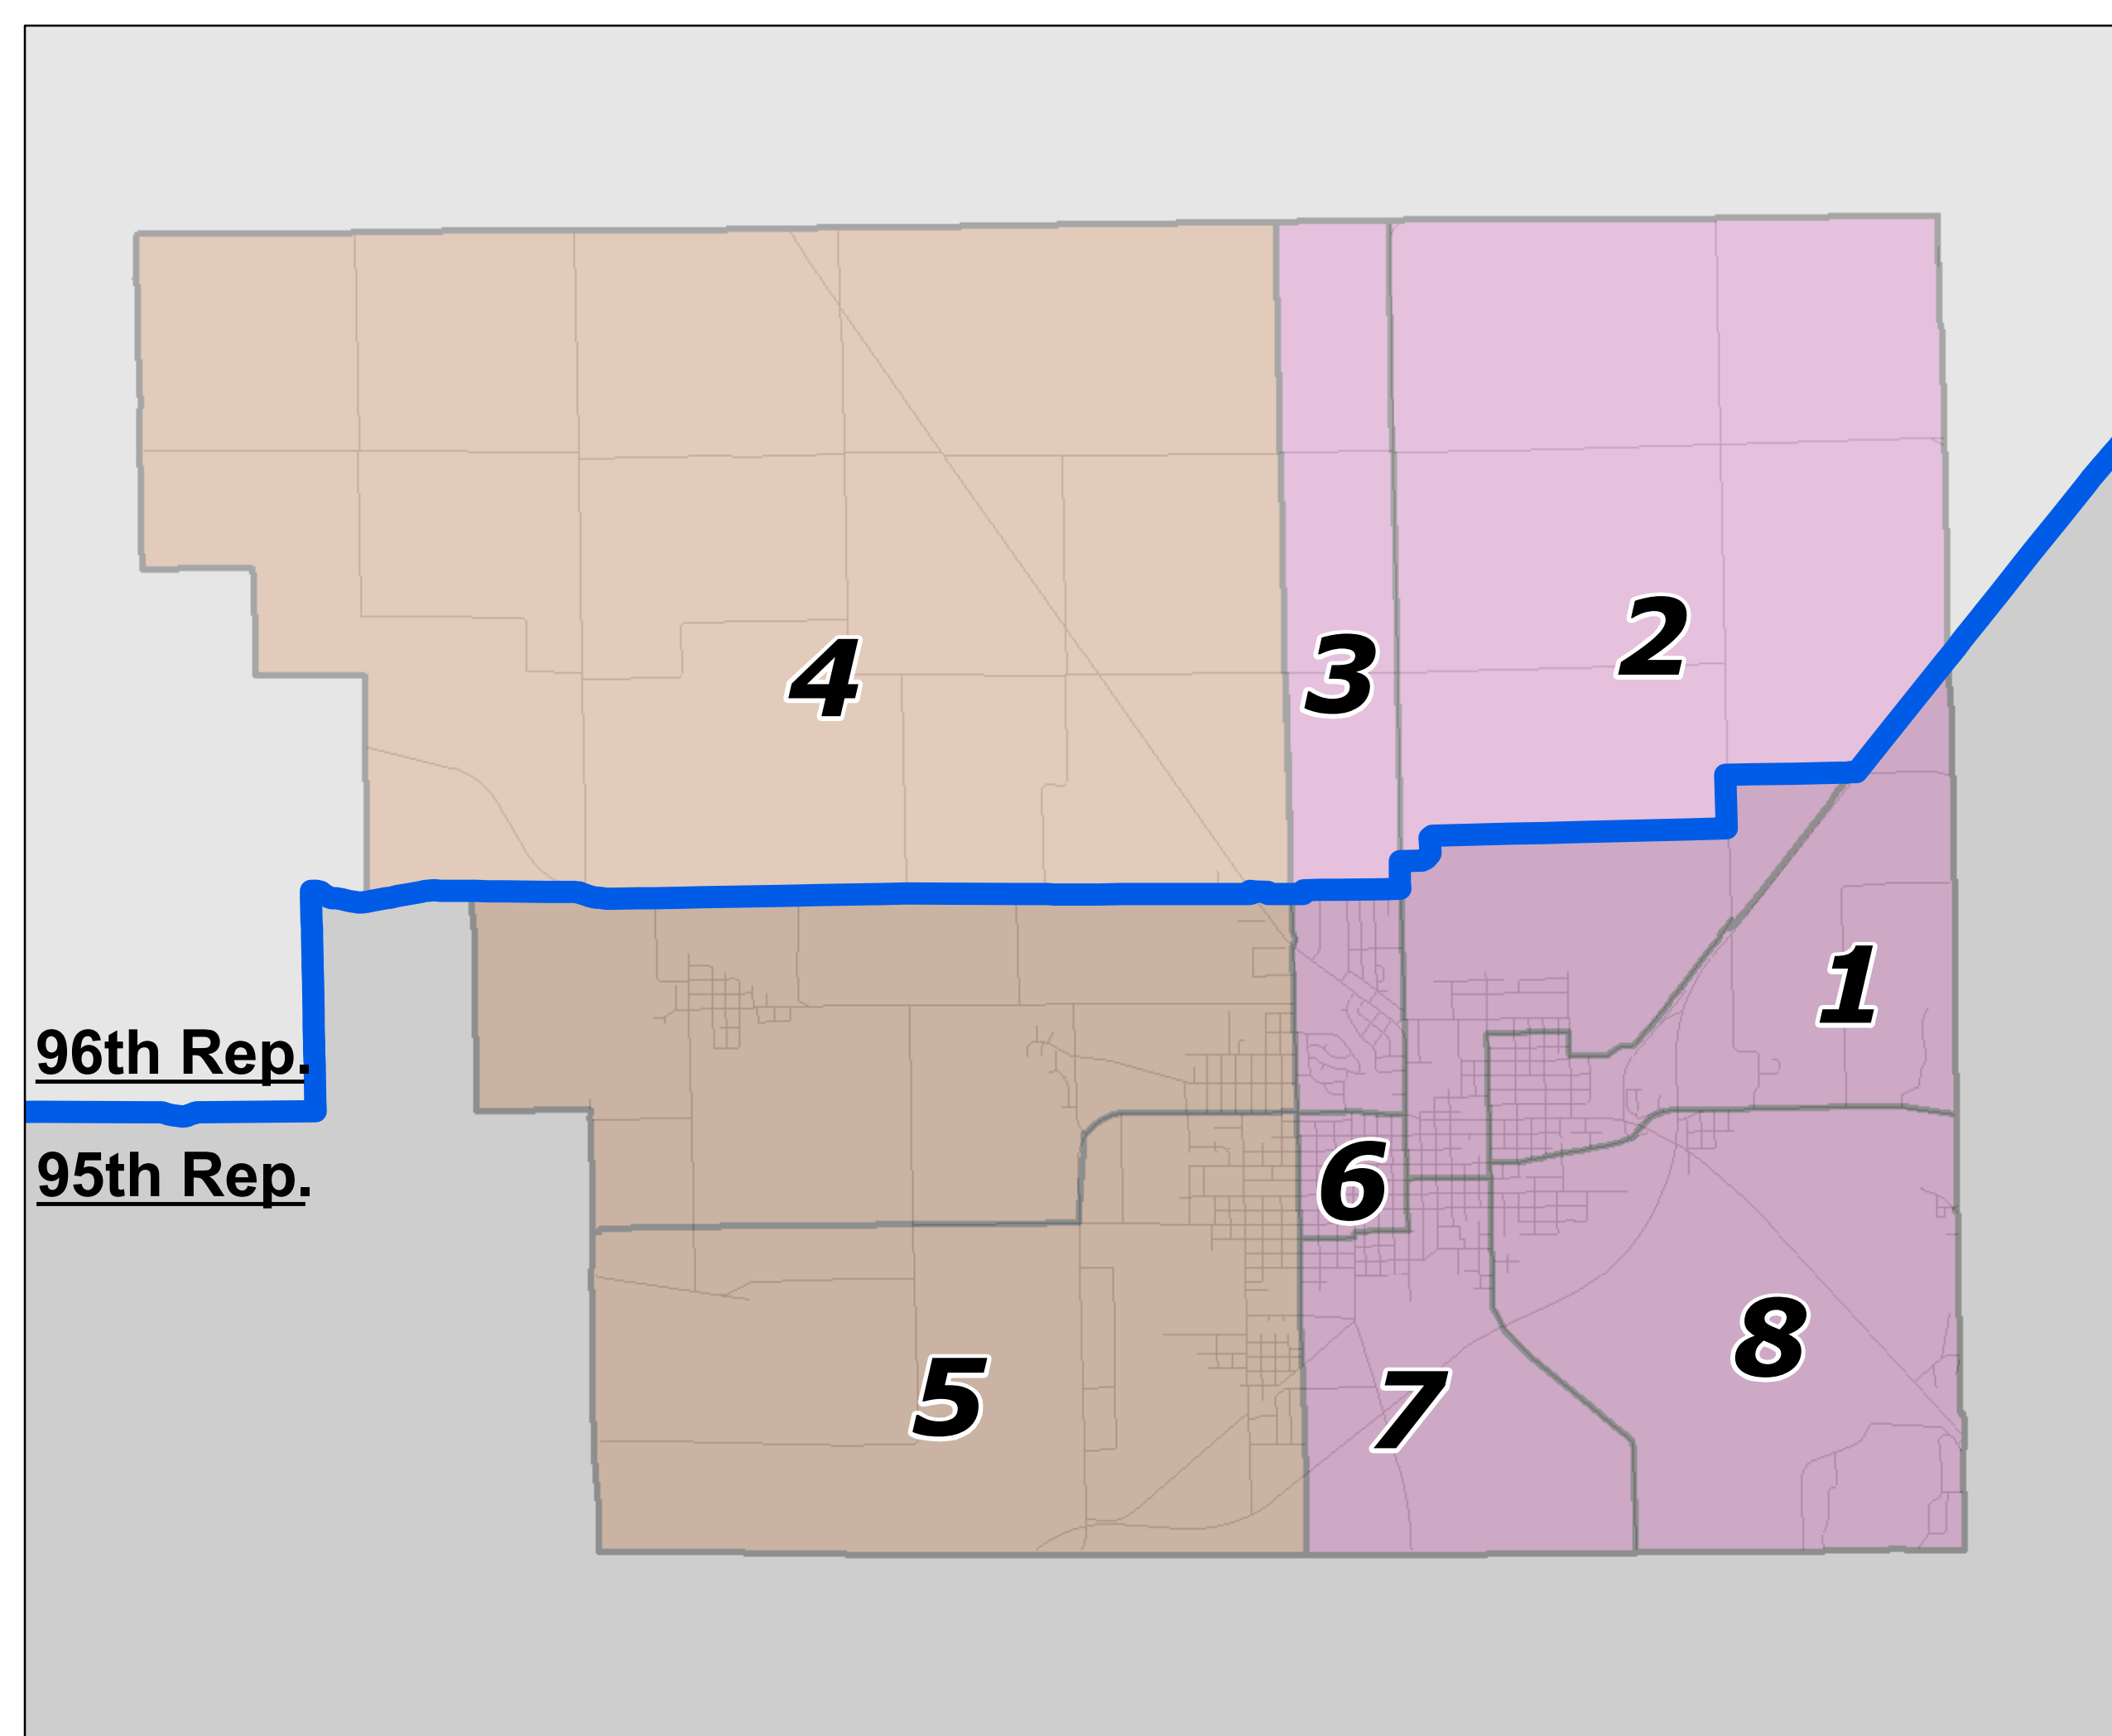

# CHRISTIAN COUNTY, ILLINOIS COUNTY BOARD DISTRICT AND PRECINCT MAP

County Population = 34,800

- District 1 - 8,107
- District 2 - 8,713
- District 3 - 8,350
- District 4 - 9,630

Source: 2010 population data from the U.S. Census Bureau  
Created By: Christian County Supervisor of Assessments Office  
Printed: August X, 2012

**South Fork - 2,788**  
**Precincts**  
1 - 1,358  
2 - 730  
3 - 700

**Taylorville - 12,483**  
**Precincts**  
1 - 1,536    5 - 2,220  
2 - 1,298    6 - 1,375  
3 - 1,192    7 - 1,395  
4 - 1,913    8 - 1,554

**Pana - 6,647**  
**Precincts**  
1 - 1,101    5 - 939  
2 - 2,216  
3 - 1,220  
4 - 1,171