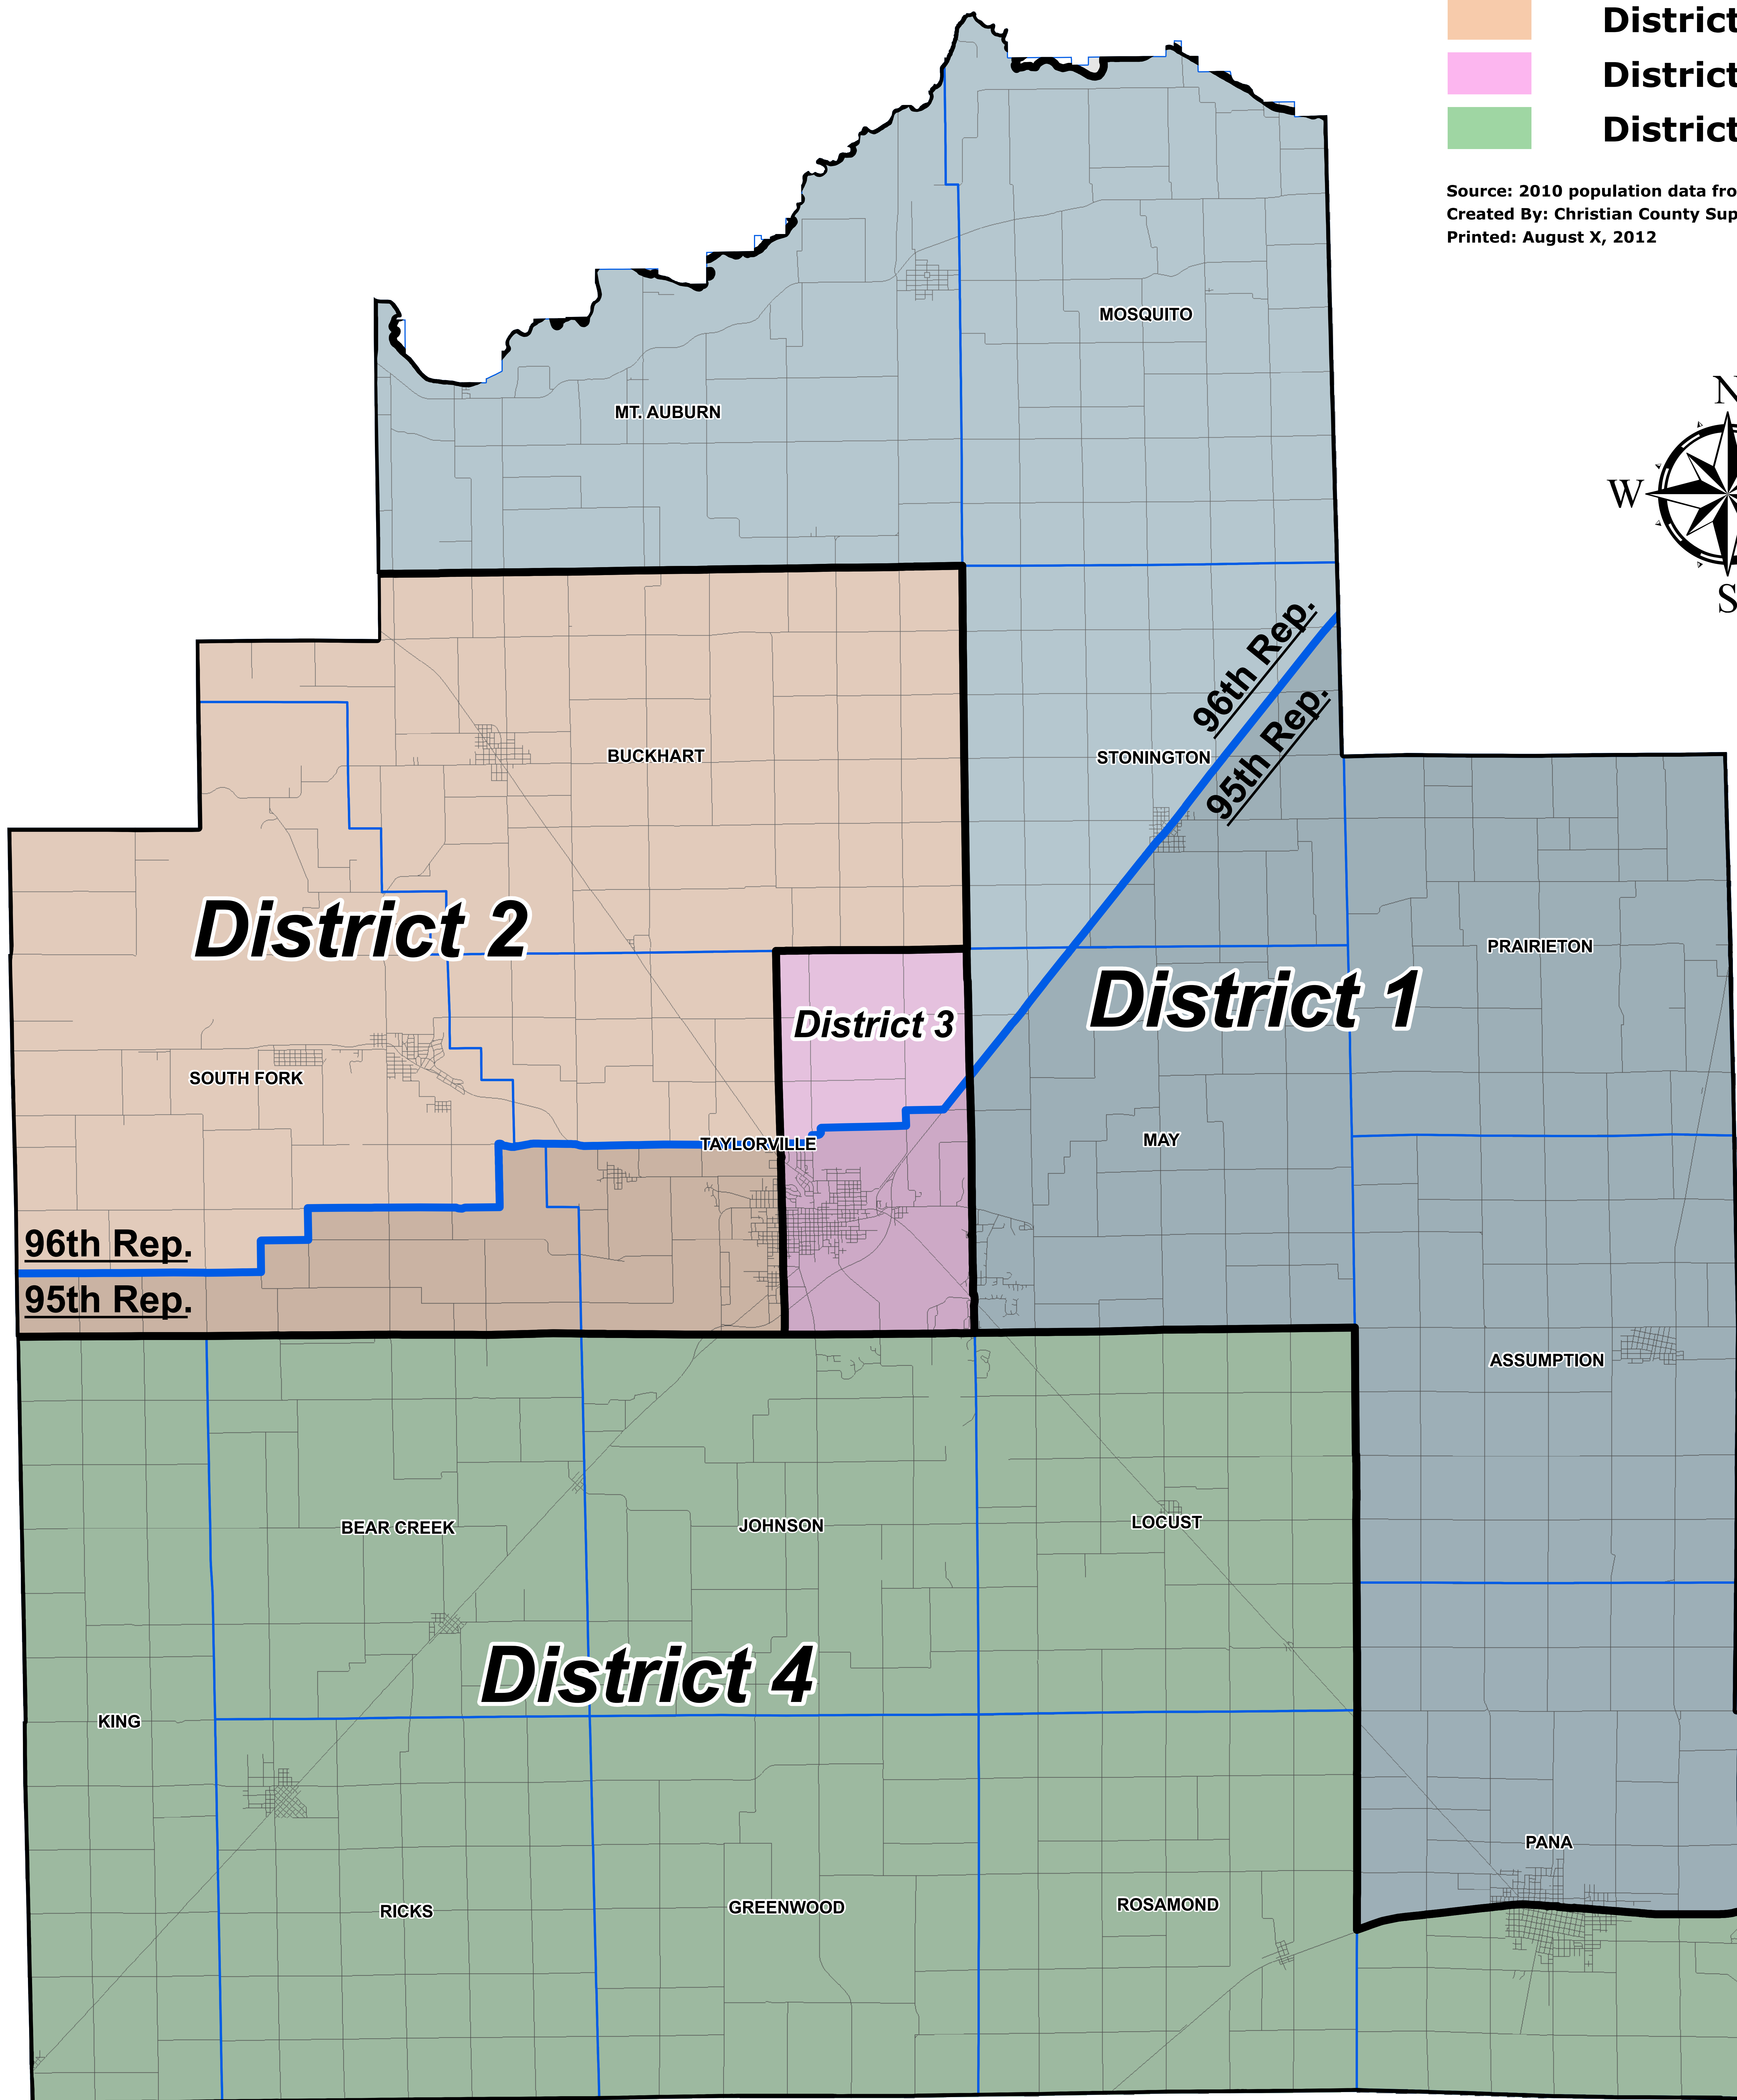

# CHRISTIAN COUNTY, ILLINOIS COUNTY BOARD DISTRICT AND PRECINCT MAP

County Population = 34,800

- District 1 - 8,107
- District 2 - 8,713
- District 3 - 8,350
- District 4 - 9,630

Source: 2010 population data from the U.S. Census Bureau  
Created By: Christian County Supervisor of Assessments Office  
Printed: August X, 2012

**South Fork - 2,788**  
**Precincts**  
1 - 1,358  
2 - 730  
3 - 700

**Taylorville - 12,483**  
**Precincts**  
1 - 1,536    5 - 2,220  
2 - 1,298    6 - 1,375  
3 - 1,192    7 - 1,395  
4 - 1,913    8 - 1,554

**Pana - 6,647**  
**Precincts**  
1 - 1,101    5 - 939  
2 - 2,216  
3 - 1,220  
4 - 1,171