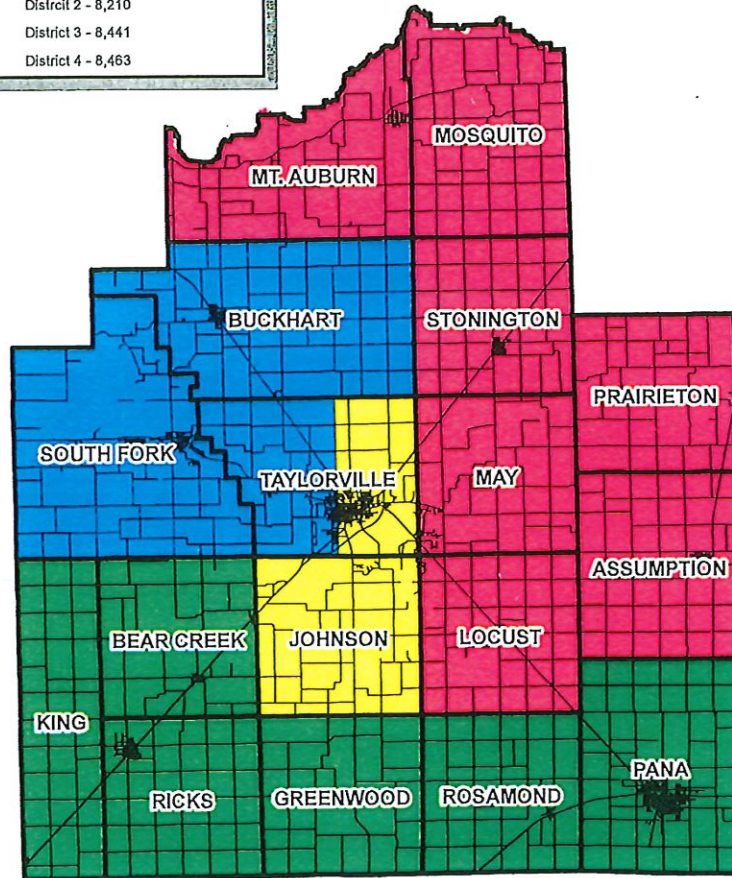

Christian County, Illinois – County Board Districts and Precincts Map

County Population = 34,032

County Board Districts and Population
(Population numbers from 2020 Census)

- District 1 - 8,918
- District 2 - 8,210
- District 3 - 8,441
- District 4 - 8,463

South Fork Precincts

Christian County

Taylorville Precincts

Pana Precincts