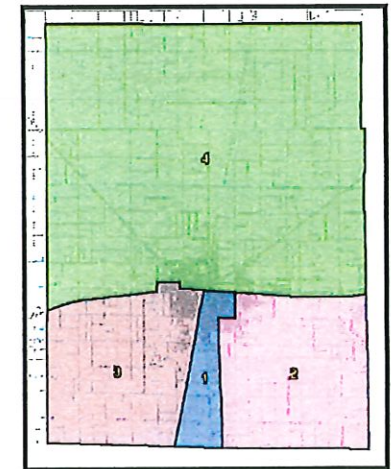

Christian County, Illinois – County Board Districts and Precincts Map

County Population = 34,032

County Board Districts and Population
(Population numbers from 2020 Census)

- District 1 - 8,918
- District 2 - 8,210
- District 3 - 8,441
- District 4 - 8,463

South Fork Precincts

Christian County

Taylorville Precincts

Pana Precincts