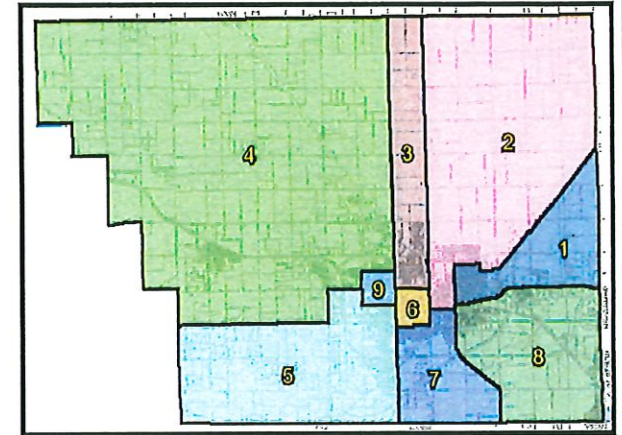

Christian County, Illinois – County Board Districts and Precincts Map

County Population = 34,032

County Board Districts and Population
(Population numbers from 2020 Census)

- District 1 - 8,918
- District 2 - 8,210
- District 3 - 8,441
- District 4 - 8,463

South Fork Precincts

Christian County

Taylorville Precincts

Pana Precincts